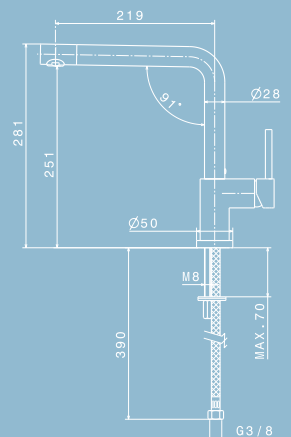

QB 2370 sink mixer with unique swivel action from the base.
5 star W.E.L.S 4.7lpm
H311mm R196mm

X-trend 2455 sink mixer and dishwashing handspray. With unique diverter to operate spout or handspray independently or together.
5 star W.E.L.S. 5lpm. H940mm

XT 4345 kitchen mixer.
5 star W.E.L.S 4.7lpm
H350mm R184mm

Mooney-tech 3155 sink mixer.
5 star W.E.L.S. 5lpm
H652mm R220mm

X-Trend 2415 sink mixer.
4 star W.E.L.S. 7.1lpm. H263mm R217mm

XT 4325 sink mixer (squared tubular spout available code:4320)
4 star W.E.L.S 7.1lpm. H320mm R180mm